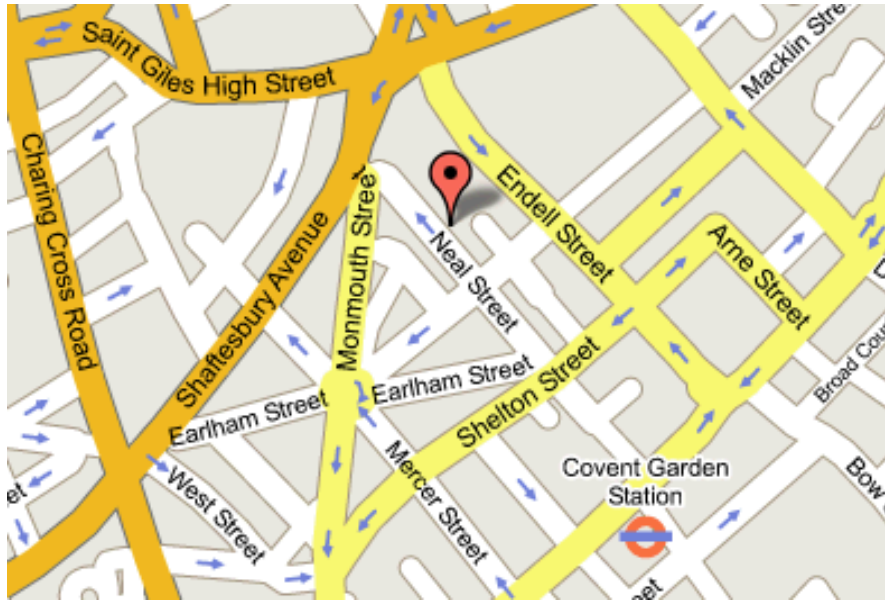

swanturton

68a Neal Street, Covent Garden, London WC2H 9PA

Tel: 020 7520 9555 • Fax: 020 7520 9556

Web: www.swanturton.com • Email: info@swanturton.com

HOW TO FIND US

Nearest Tubes: The nearest underground stations are Covent Garden (Piccadilly Line) and Tottenham Court Road (Northern Line/Central Line)

Nearest Train : Charing Cross Station (10-15 min walk)

Nearest Parking: [Holborn NCP](#)
Address: Selkirk House, Museum Street, WC1A 1JP
Phone: 0870 242 7144

[Drury Lane NCP](#)
Address: Parker Street, Parker Mews
Phone: 0870 242 7144